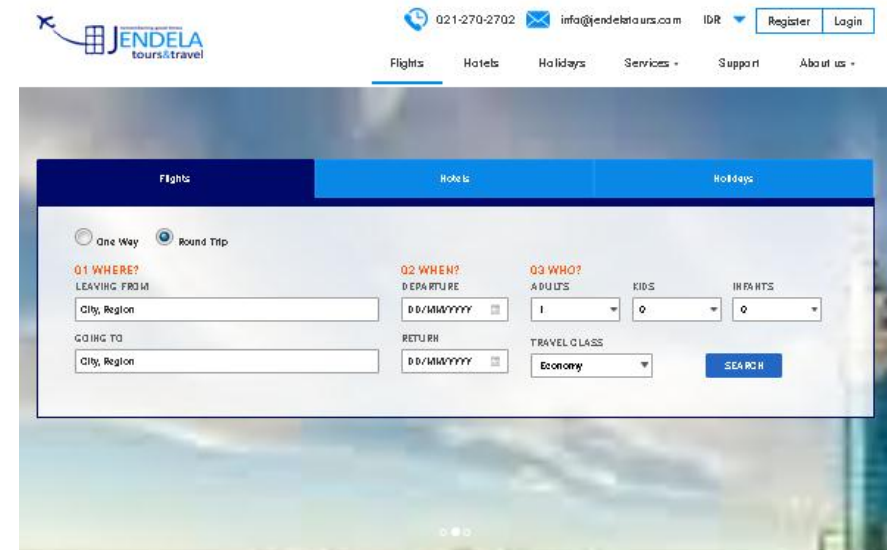

Our Services

Our Platforms

B2C Booking Platform : www.jendelatours.com

B2C Booking Platform : <http://holiday.jendelatours.com/>

WE OFFER AWESOME SERVICES

- Best Price Guaranteed**
Our experience at lowest prices guaranteed.
- Book Flight Trip**
Easier and cheapest online ticket booking in our website.
- Easy To Manage**
Easier and cheapest online ticket booking in our website.
- Need Help**
Special customer service, 24x7 dedicated helpline.

Our Platforms for B2B

http://jendela.hotelxml.com/index_agent.html

WORLD-WIDE HOTELS BOOKING ENGINE WITH INSTANT CONFIRMATION

Agent ID:

Username:

Password :

Keep me login

[Create Account](#)